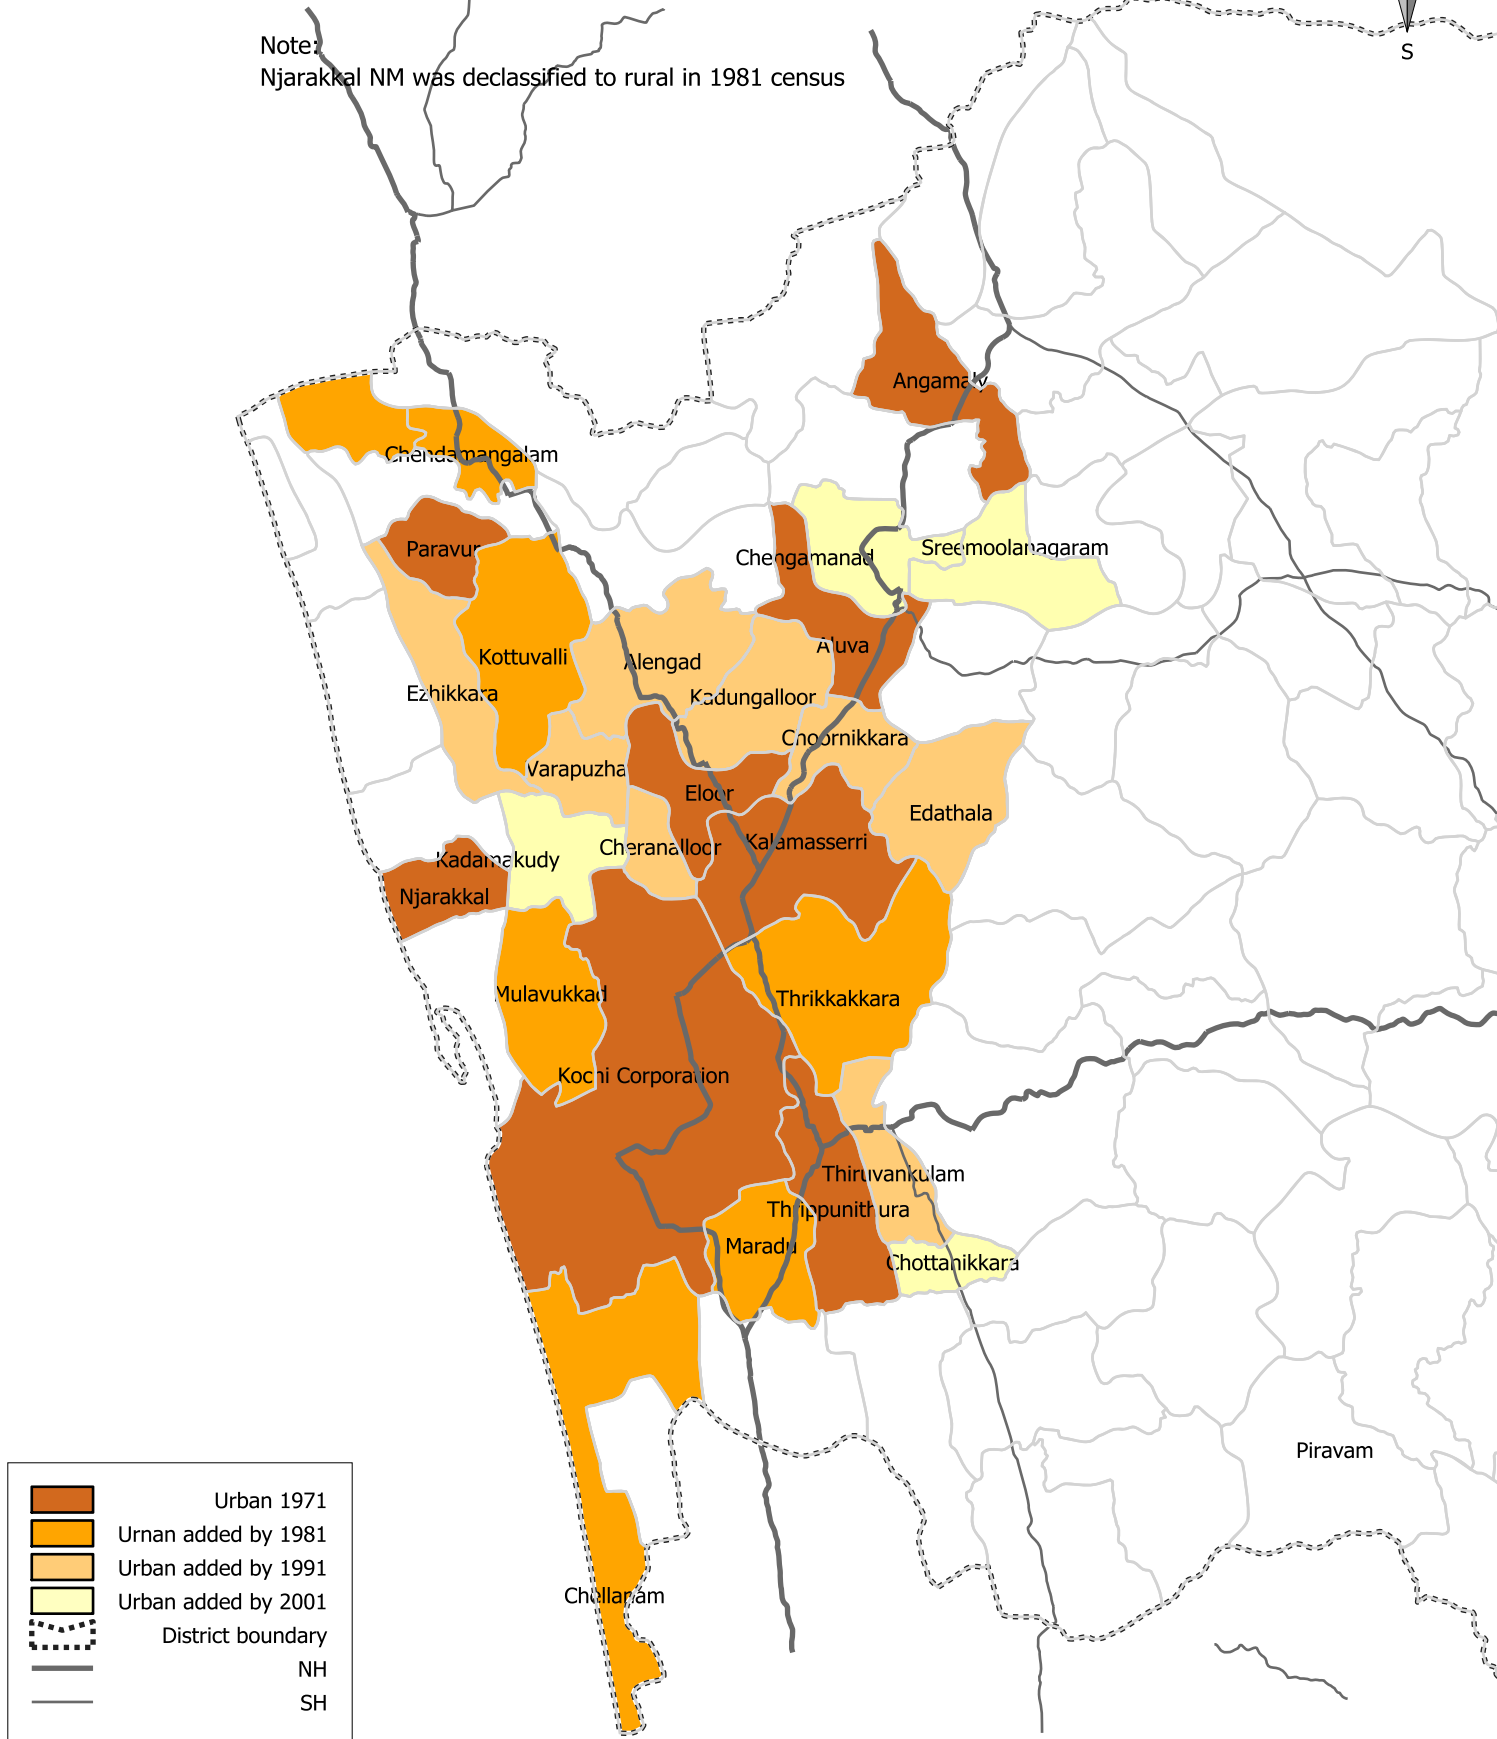

# Local bodies in Ernakulam full or part of which have been classified as Urban (Census 1971 - 2001)

Note:  
Njarakkal NM was declassified to rural in 1981 census

Not to Scale

Location and shape of LSGIs are only indicative  
DEPARTMENT OF TOWN AND COUNTRY PLANNING