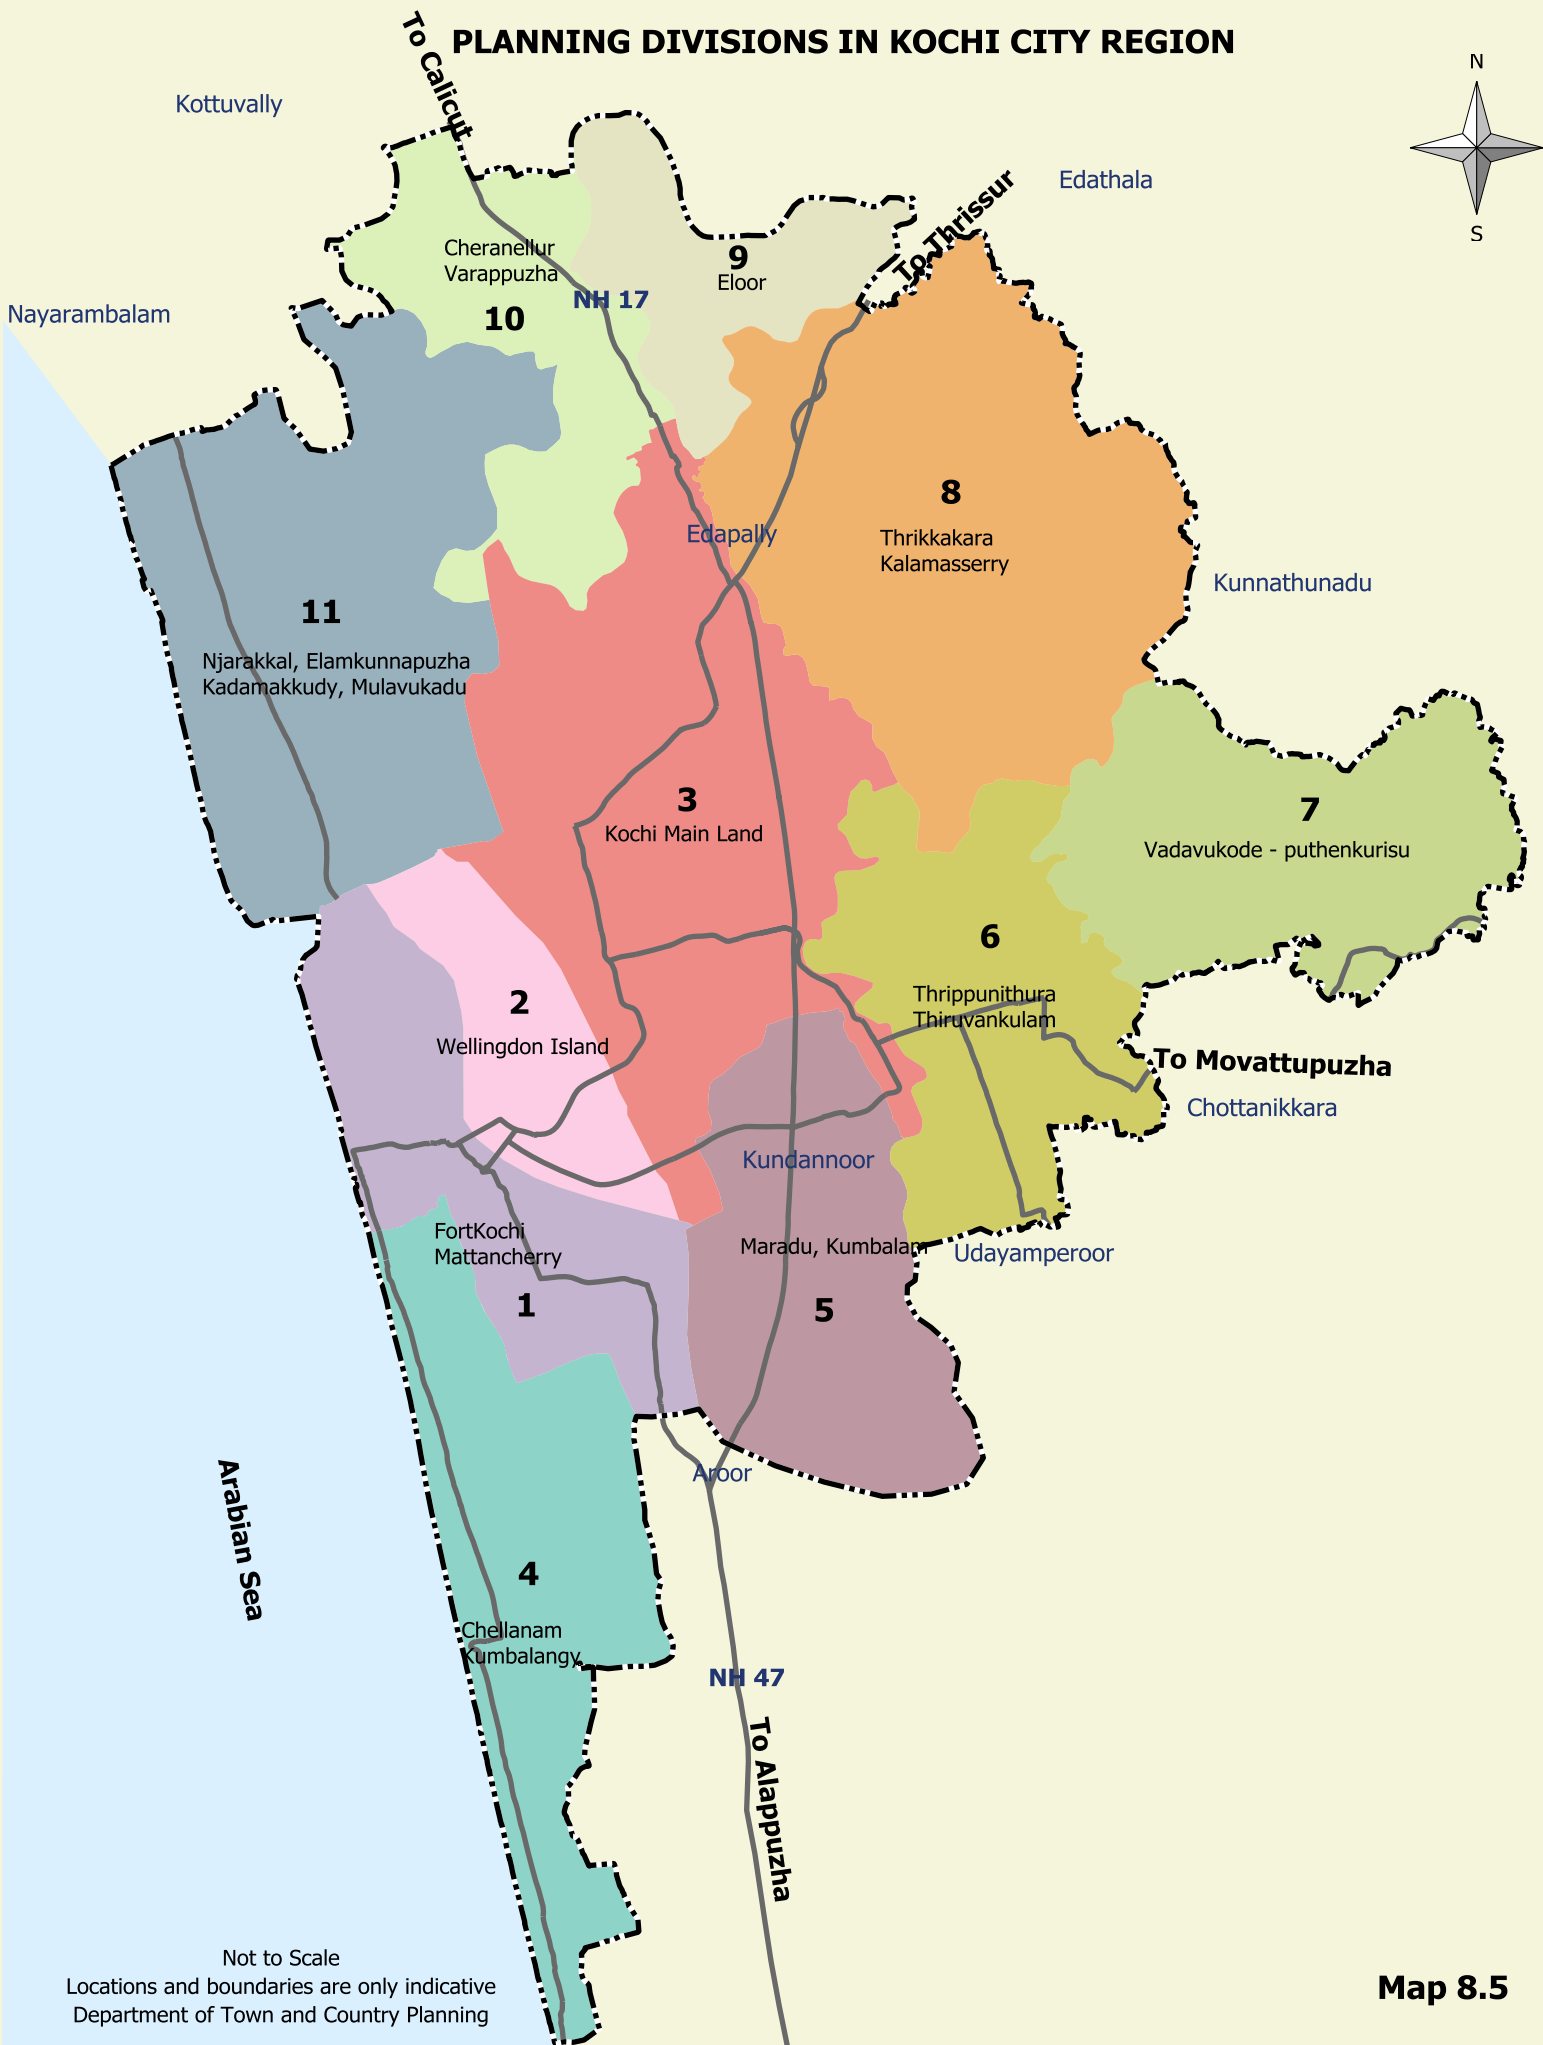

PLANNING DIVISIONS IN KOCHI CITY REGION

Not to Scale
Locations and boundaries are only indicative
Department of Town and Country Planning

Map 8.5