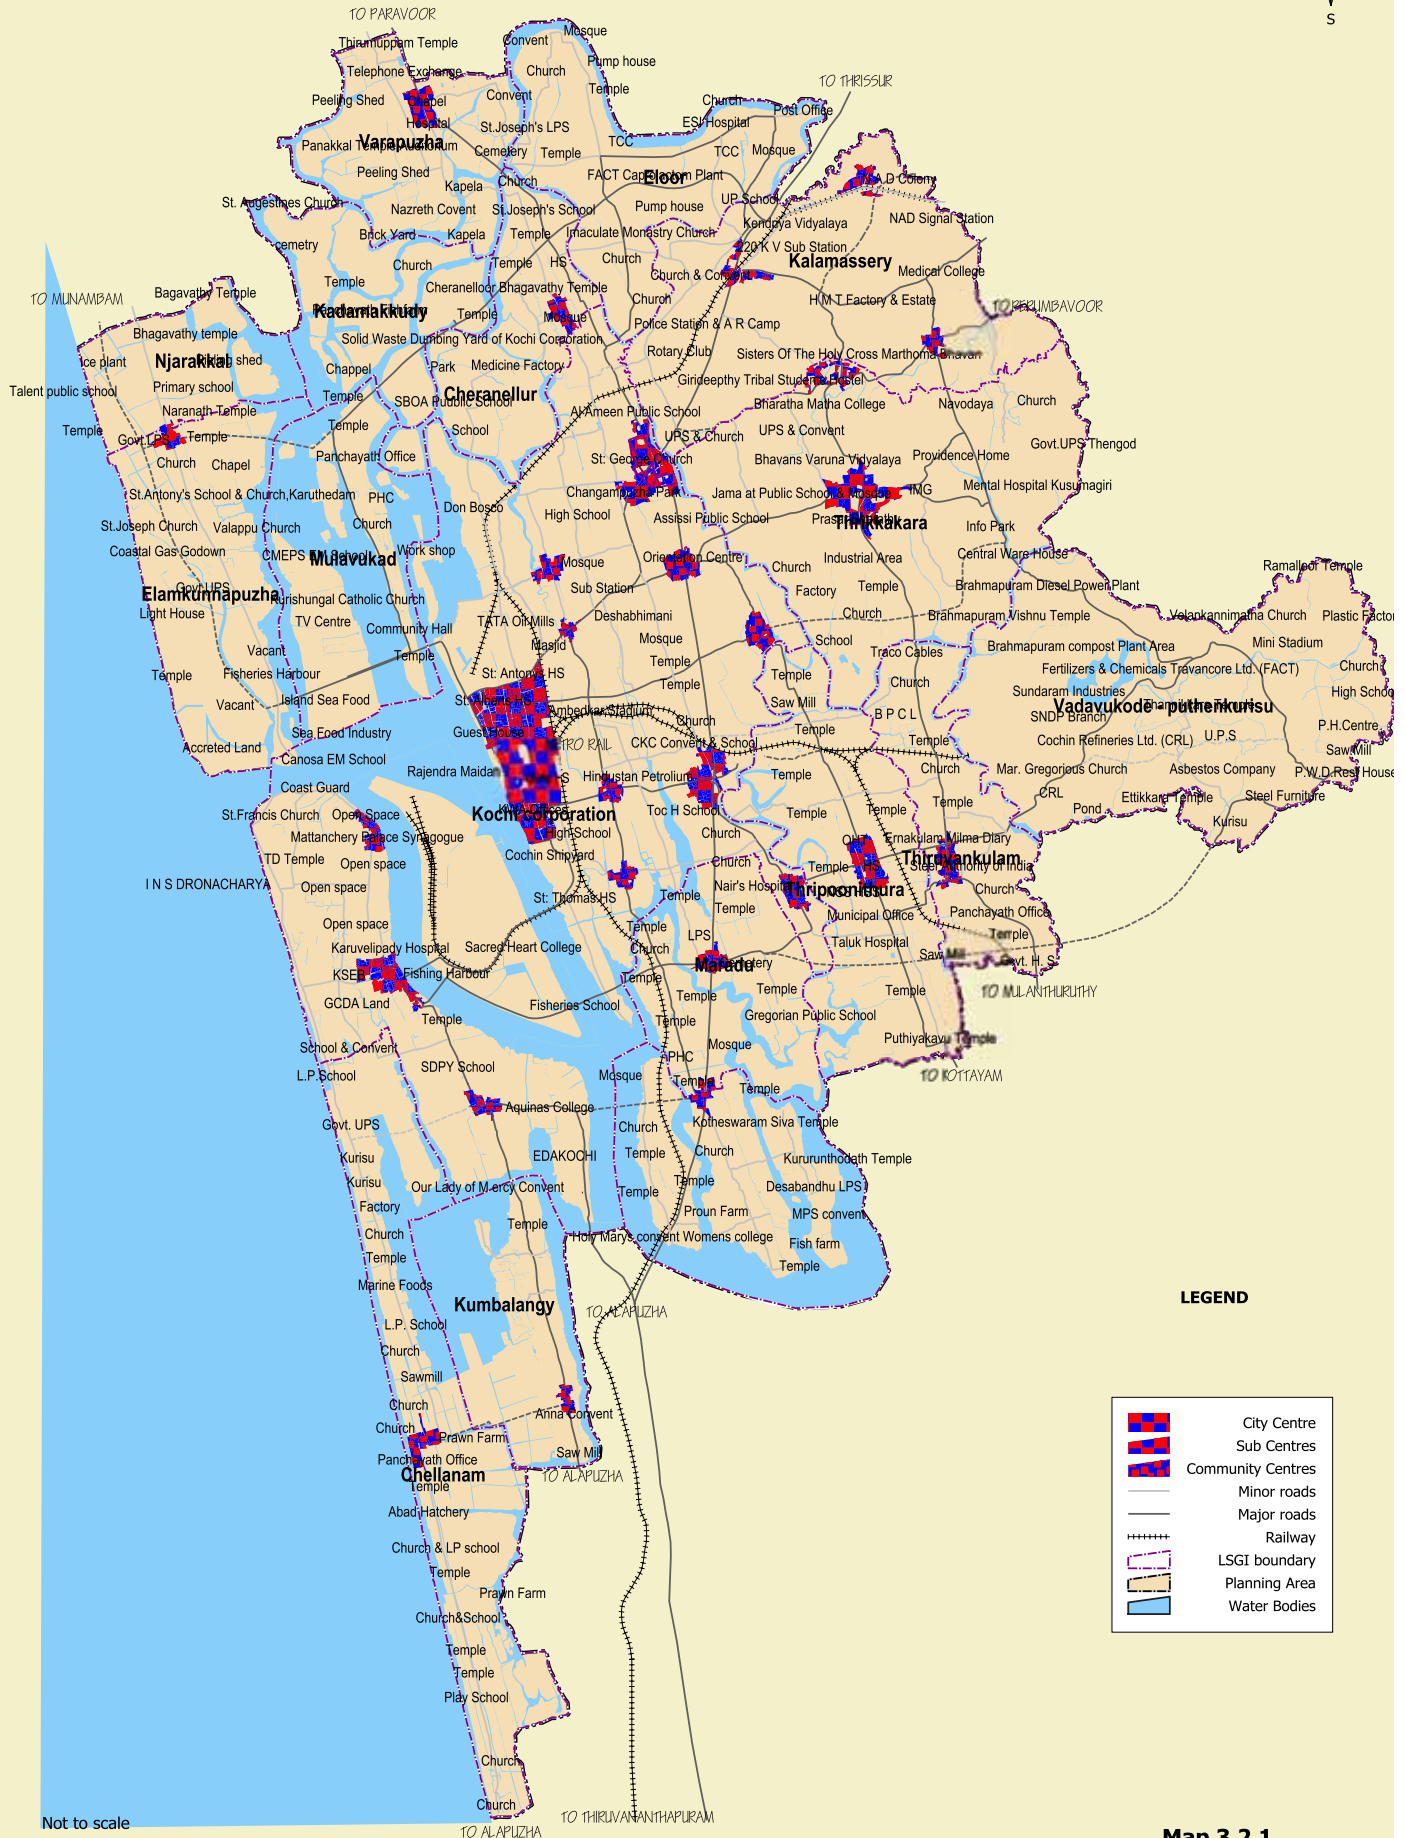

Location of Commercial Centres proposed in the Planning Area

LEGEND

	City Centre
	Sub Centres
	Community Centres
	Minor roads
	Major roads
	Railway
	LSGI boundary
	Planning Area
	Water Bodies

Not to scale
 Boundaries are only indicative
 Department of Town and Country Planning

Map 3.2.1